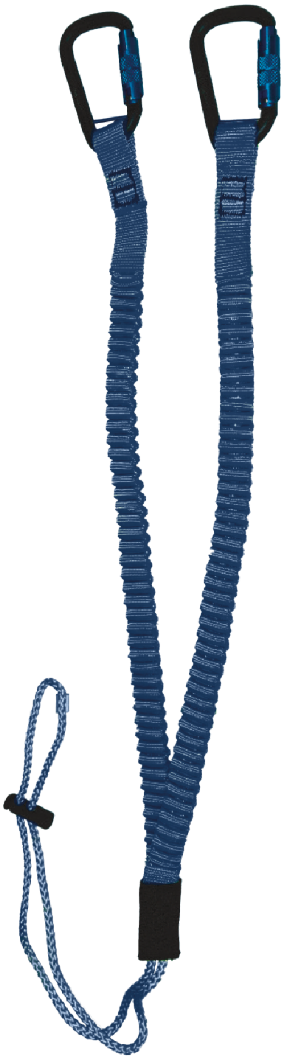

Y-TYPE TOOL LANYARD TUBULAR WEBBING

The tool lanyard tubular webbing includes 2 fast closed carabineer and a loop.

Webbing:	Relaxed Length:	Expanded Length:	Capacity:
Bungee & Tubular Hi-Vis	3.18 ft (97 cm)	4.26 ft (130 cm)	28.66 lbs (13kg)